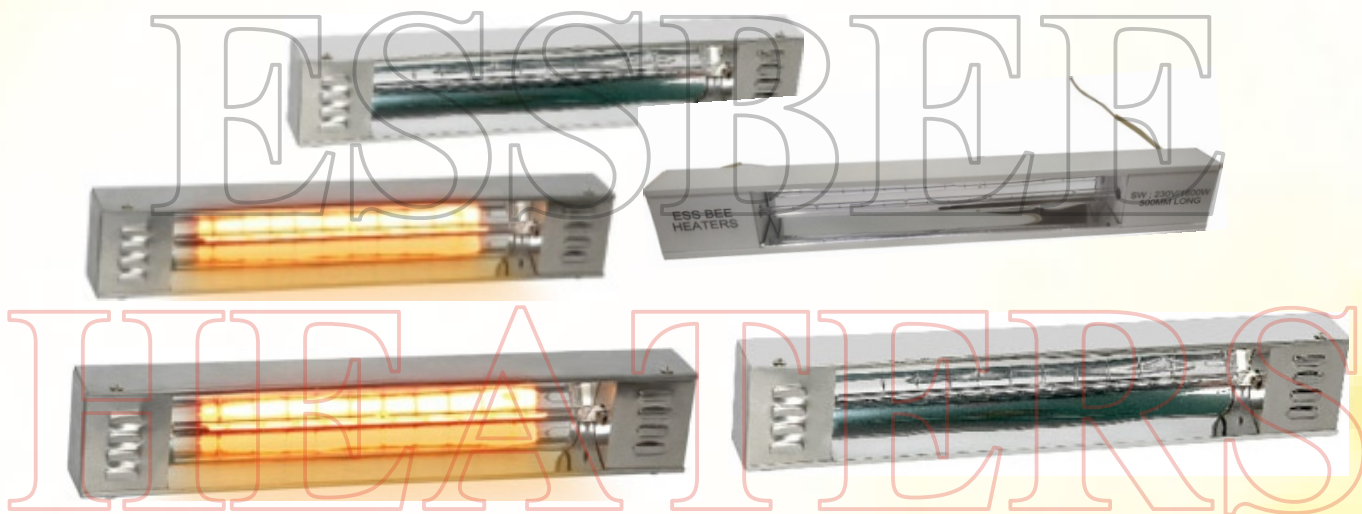

# SHORTWAVE IR HEATER WITH REFLECTOR BOX

Shortwave ir heater with reflector box ESS BEE SHORT WAVE IR heater with reflector Box \* Infrared modules are the ideal solution for the application of infrared heat technology\* They save the user design costs and time and are substantially less expensive than the complete infrared systems\* They are complete and ready for the operation\* This provides advantages for both the, user while installing in to the existing systems and for the planing / project engineers\* Infrared modules can be individually regulated, controlled and ventilated\* Because of its modular construction it is possible to make the heating panels of practically any size with heaters length up to 40